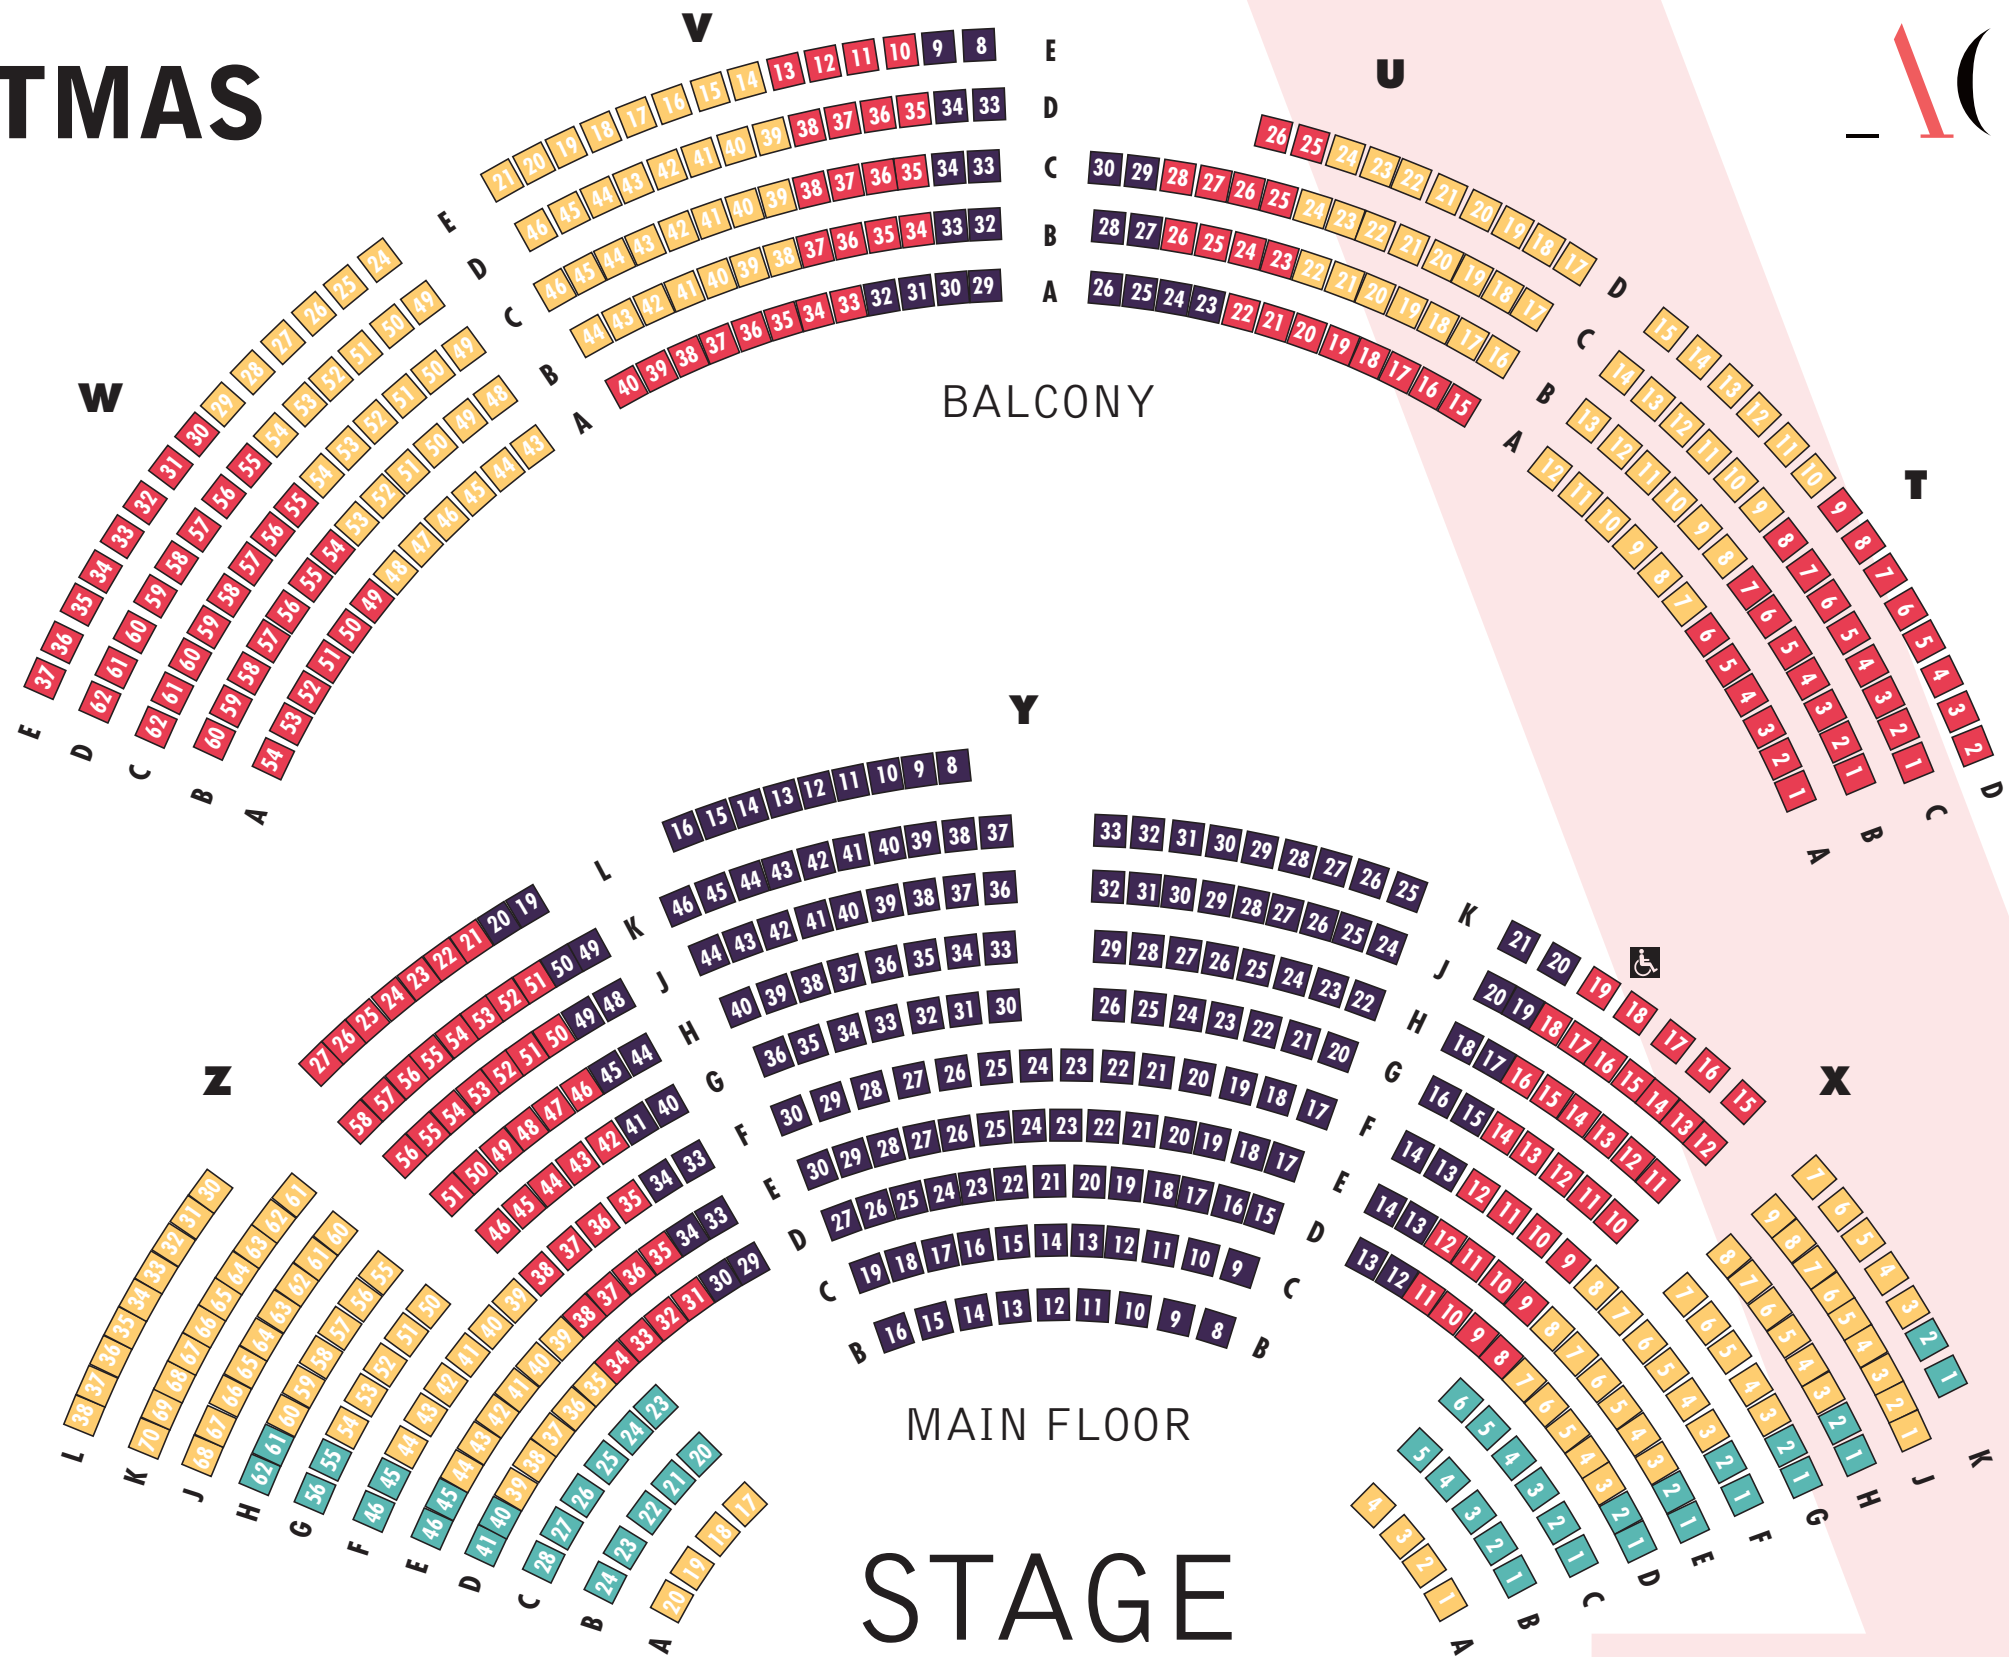

FIFTH THIRD BANK

A CHRISTMAS CAROL

ACTORS

THEATRE

PREMIUM

PRIME

MID

VALUE

SECTION X, ROW K
WHEELCHAIR-
ACCESSIBLE

PAMELA BROWN AUDITORIUM