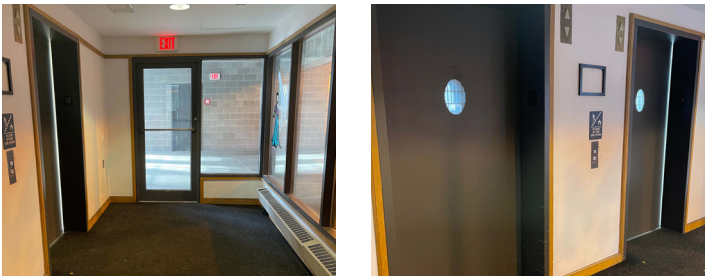

MAIN STREET ELEVATORS ON MEZZANINE LEVEL.