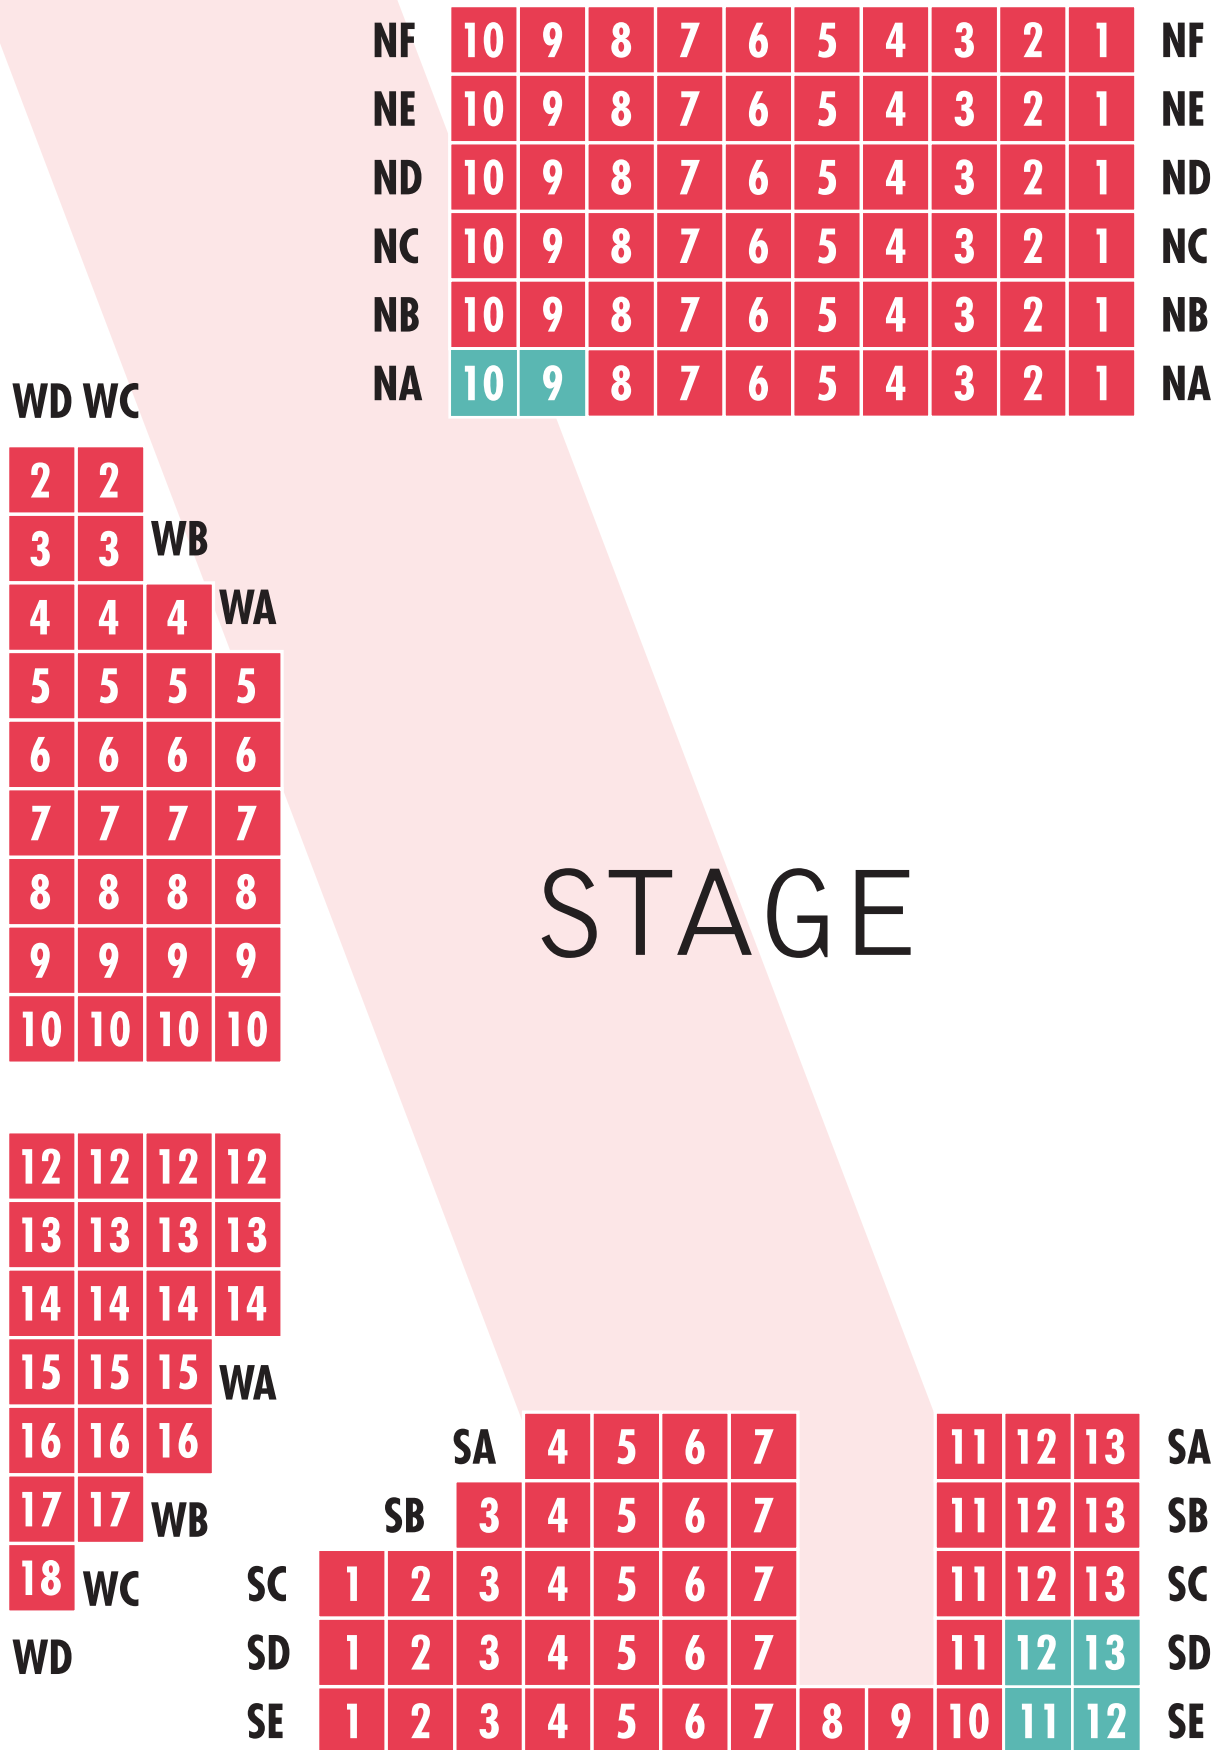

ACTORS

T H E A T R E

PRIME

VALUE

VICTOR JORY THEATRE