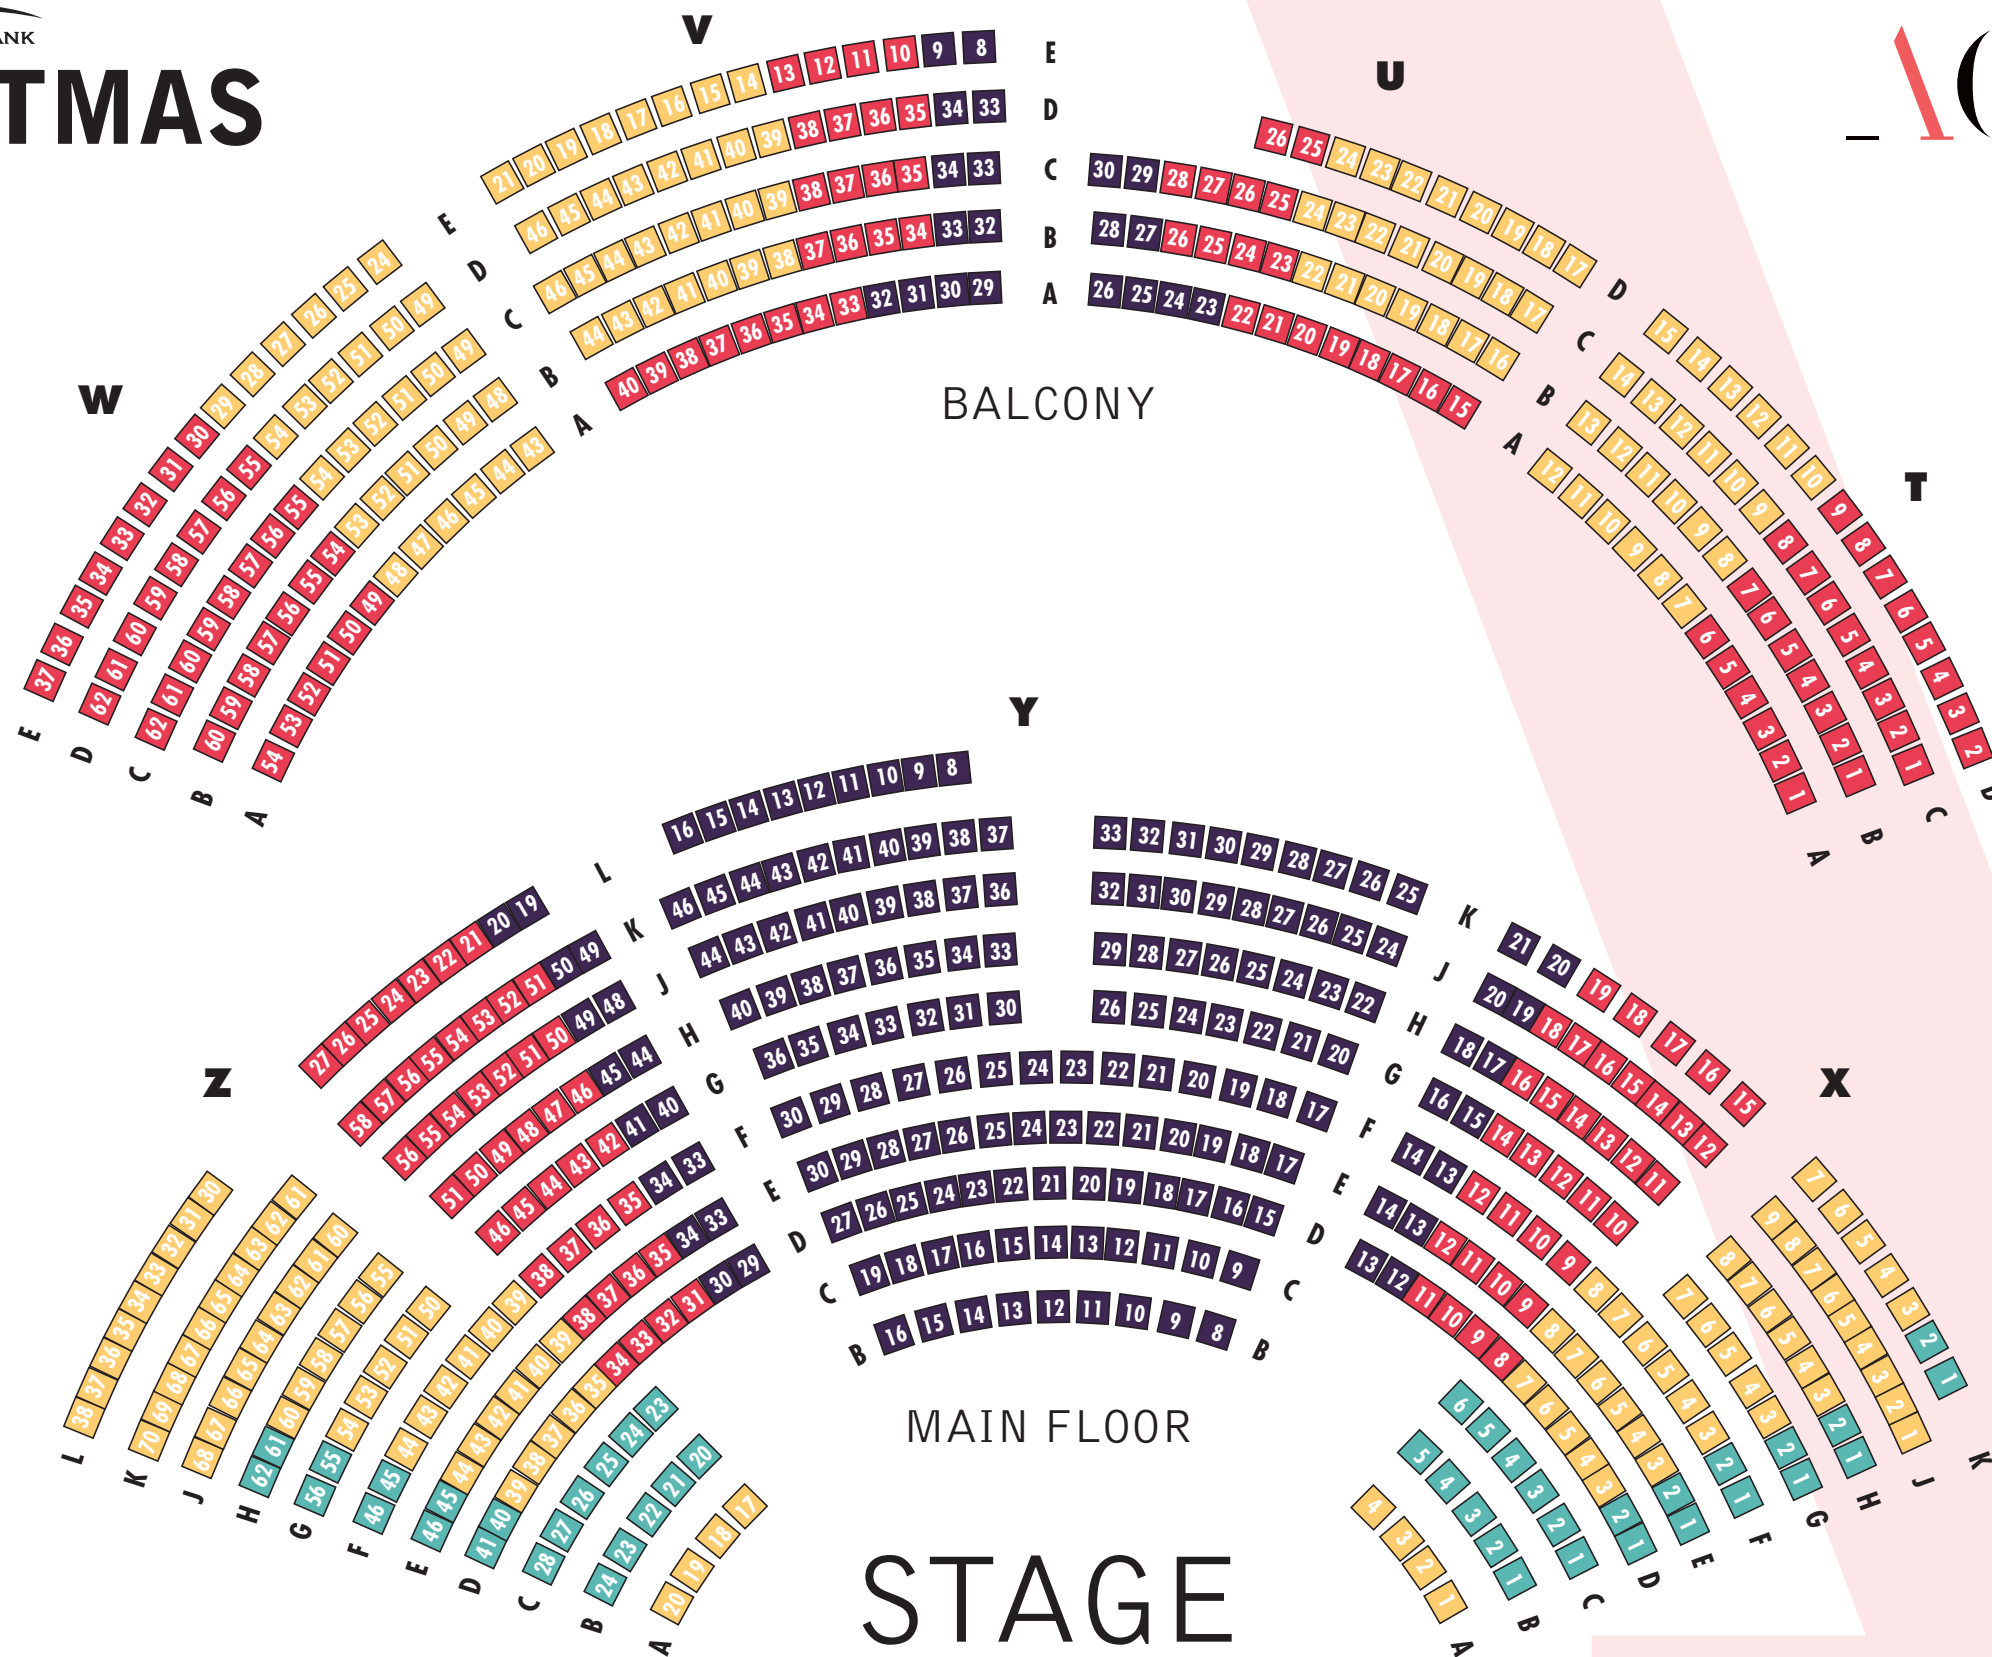

A CHRISTMAS CAROL

 PREMIUM

 PRIME

 MID

 VALUE

PAMELA BROWN AUDITORIUM